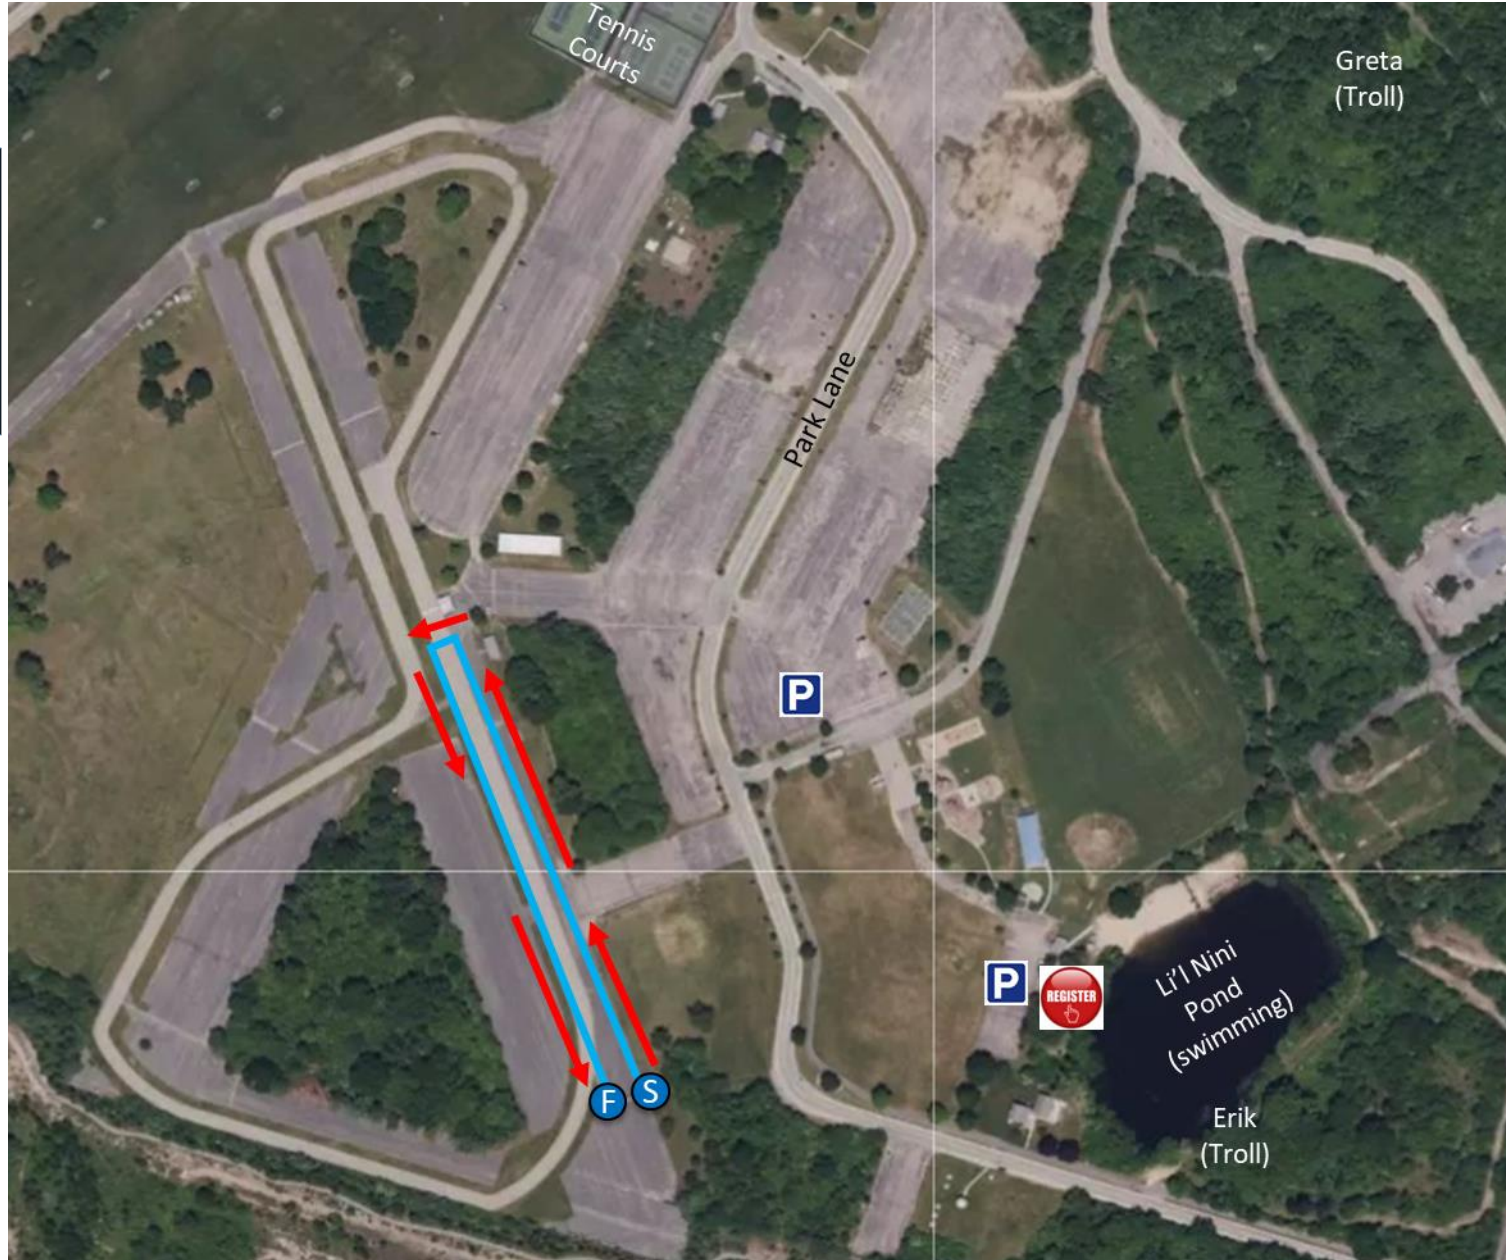

Bottone Mile

Course Map 2024: Children's 500 meter

Location:
Ninigret Park
5 Park Lane, Charlestown, RI

Registration, restrooms, children's awards, and food/refreshment at pavilion marked on map.

Wheel measured
June 24, 2024

Legend:

- Start
- Finish
- Parking
- Registration
- Course